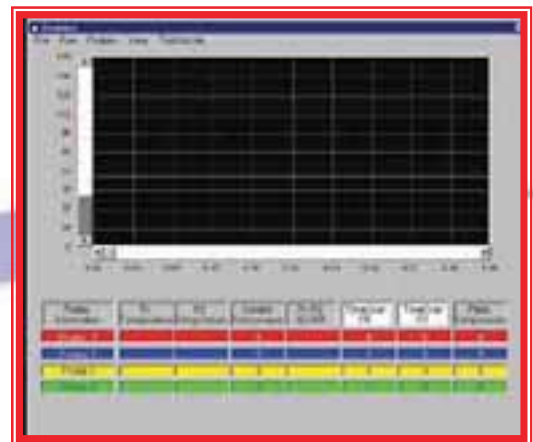

An 8 Channel Profiler at an Incredible Low Price

- 8 Channels to record time and temperatures.
- Plugs into any Windows™ computer with a USB port.
- Can be used on any oven brand.
- Does not require any batteries or power supply – gets small power requirements from USB port.
- Uses trailing wire thermocouples so Pb-Free temperatures, or long cure profiles are never an issue!

- Easy to use, intuitive software.
- Analyzes Peak Temperature
- Liquidus Time
- Slopes between any 2 points.
- Soak Times
- Data in easy to use text format for data more analysis in programs like Excel™

- Comes with everything shown here:
- PROcess Check8 8 channel profiler.
 - USB Cable
 - Software Installation disk (with free upgrades and license to install on multiple computers.)
 - *Does not include thermocouples.